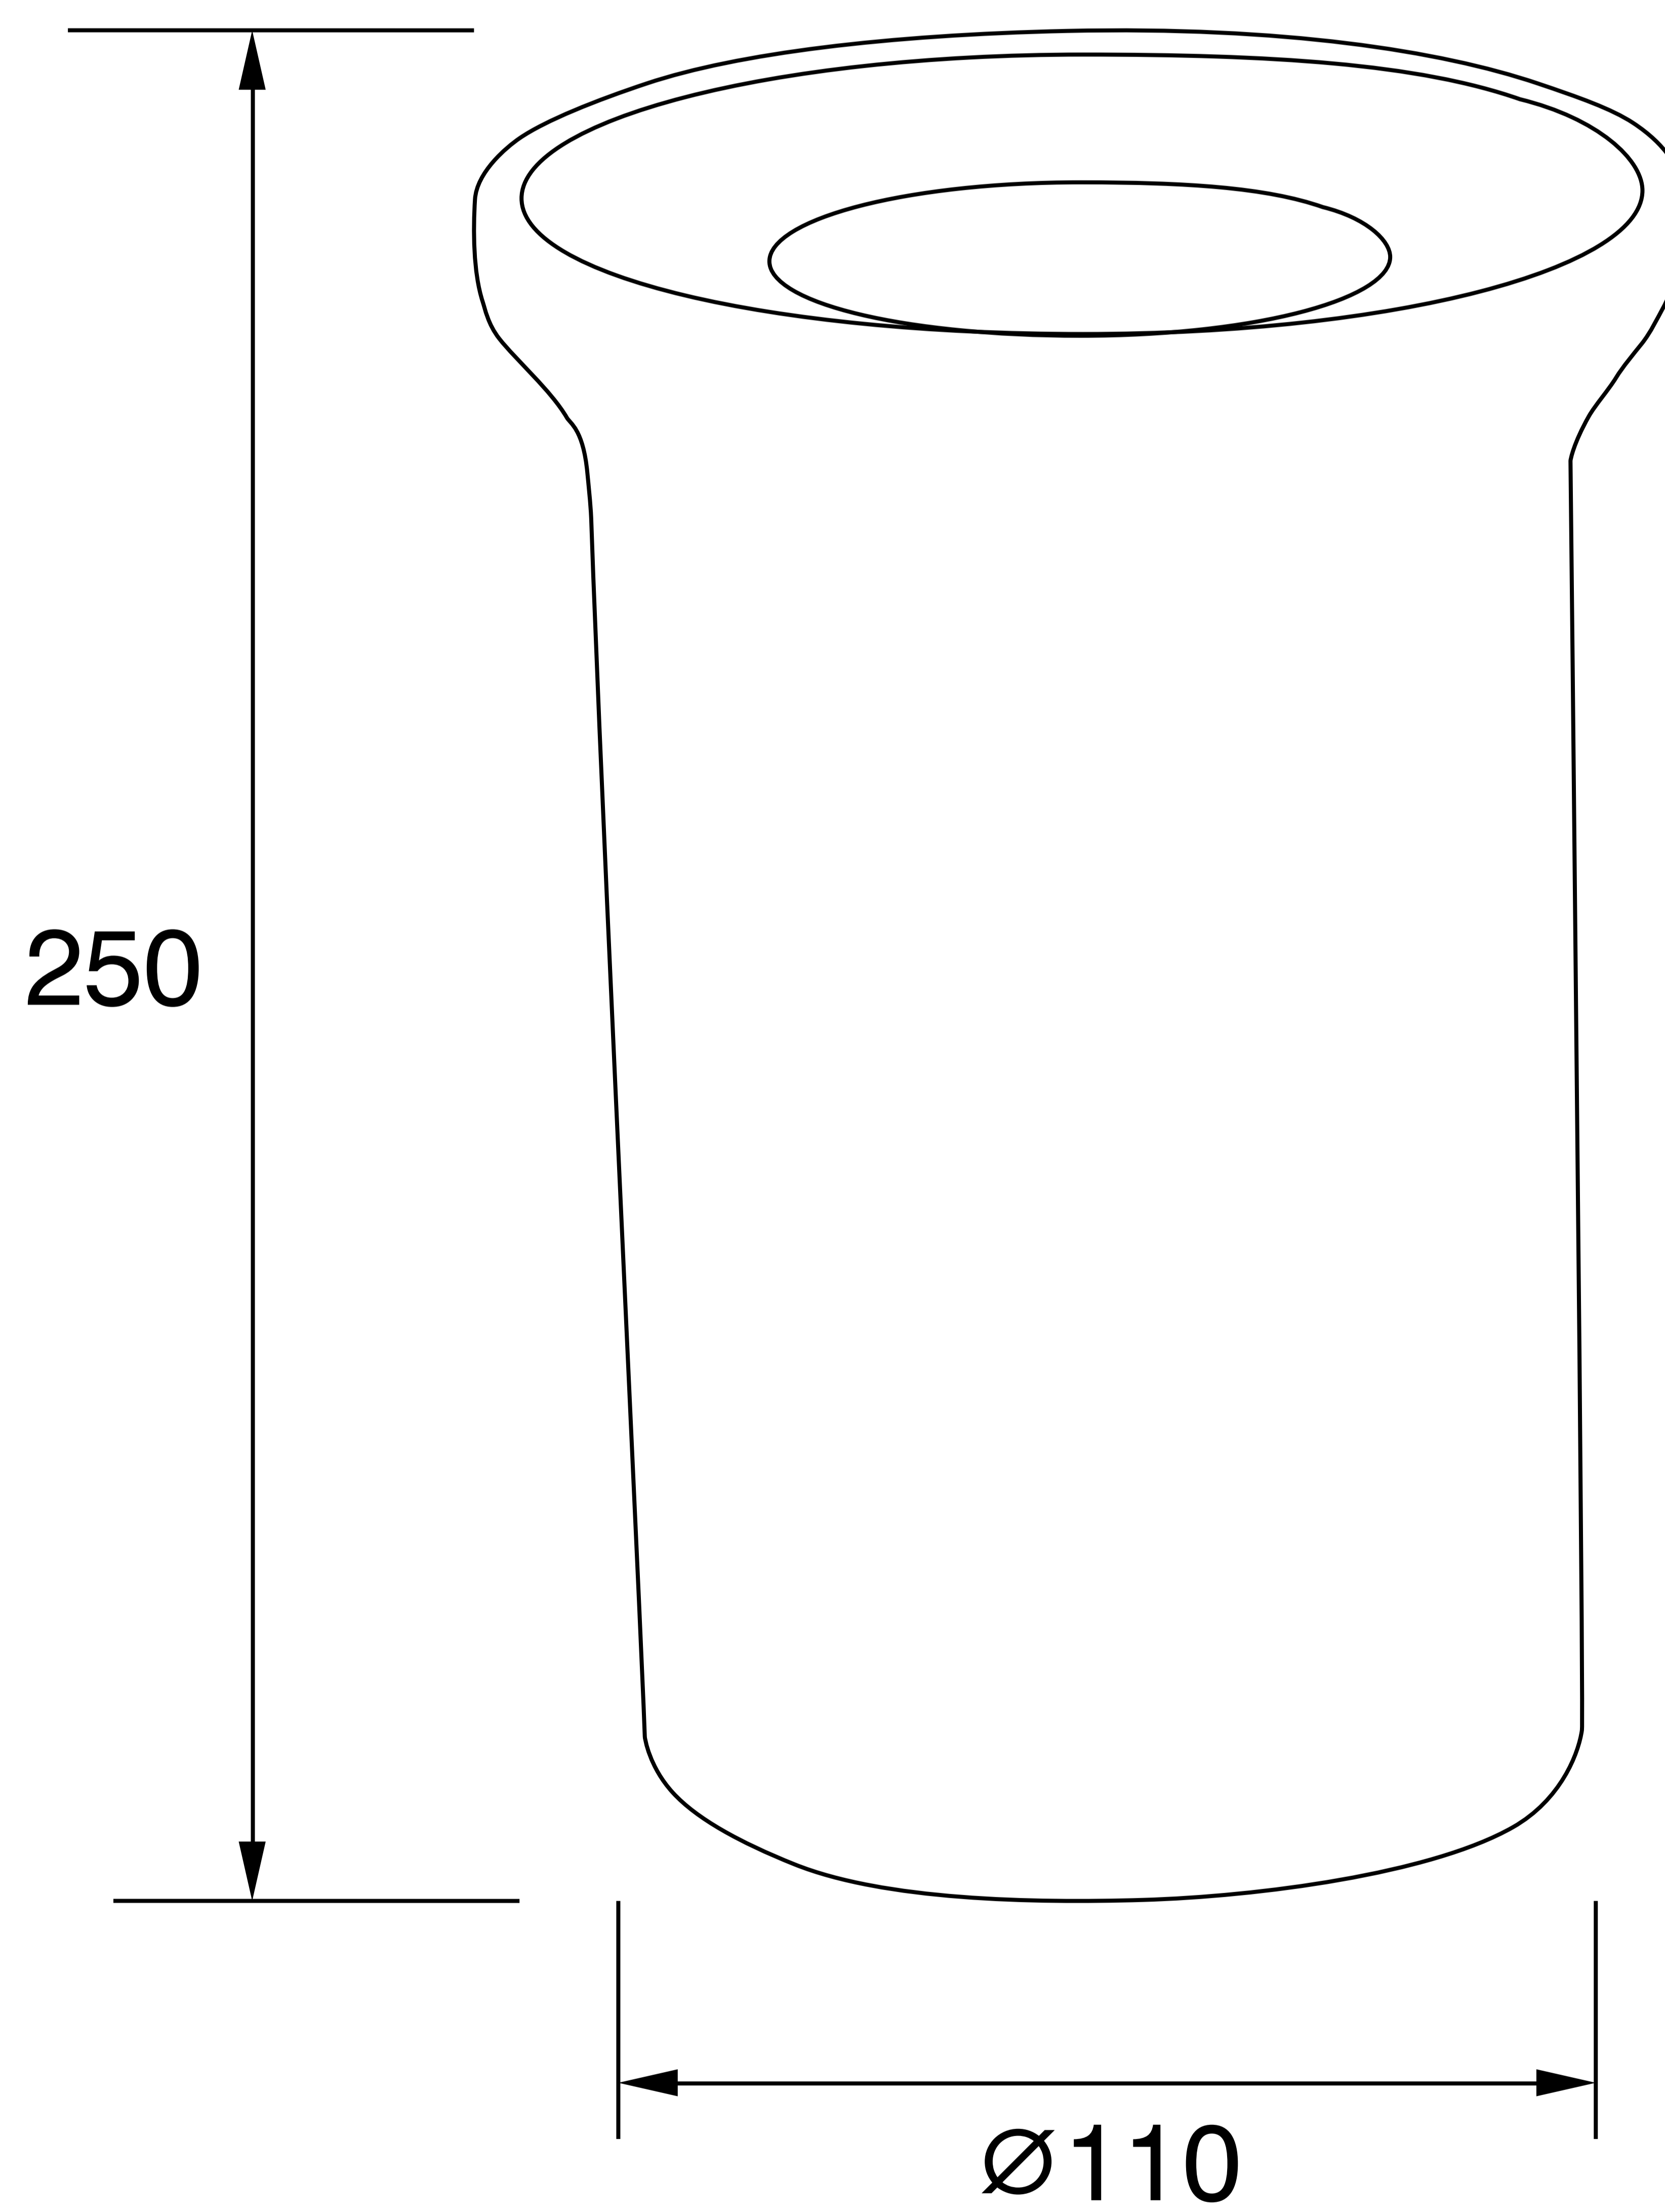

WC Connector

Product Code : **1462**

Technical Drawing

All dimension are in **mm**